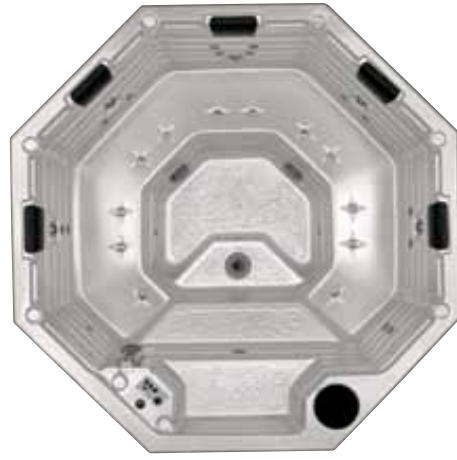

## SULTAN

SHELL SIZE : 90 X 90 X 36 IN.  
CABINET SIZE : 94 X 94 X 38 IN.  
JETS : 45 / SEATS : 7  
WATER CAPACITY : 500 GALLONS

## EMPEROR II

SHELL SIZE : 90 X 90 X 36 IN.  
CABINET SIZE : 94 X 94 X 38 IN.  
JETS : 46 / SEATS : 7  
WATER CAPACITY : 545 GALLONS

## MAJESTY

SHELL SIZE : 90 X 90 X 36 IN.  
CABINET SIZE : 94 X 94 X 38 IN.  
JETS : 45 / SEATS : 5  
WATER CAPACITY : 465 GALLONS

## MONARCH

SHELL SIZE : 94 X 94 X 36 IN.  
CABINET SIZE : 98 X 98 X 38 IN.  
JETS : 36 / SEATS : 8  
WATER CAPACITY : 550 GALLONS